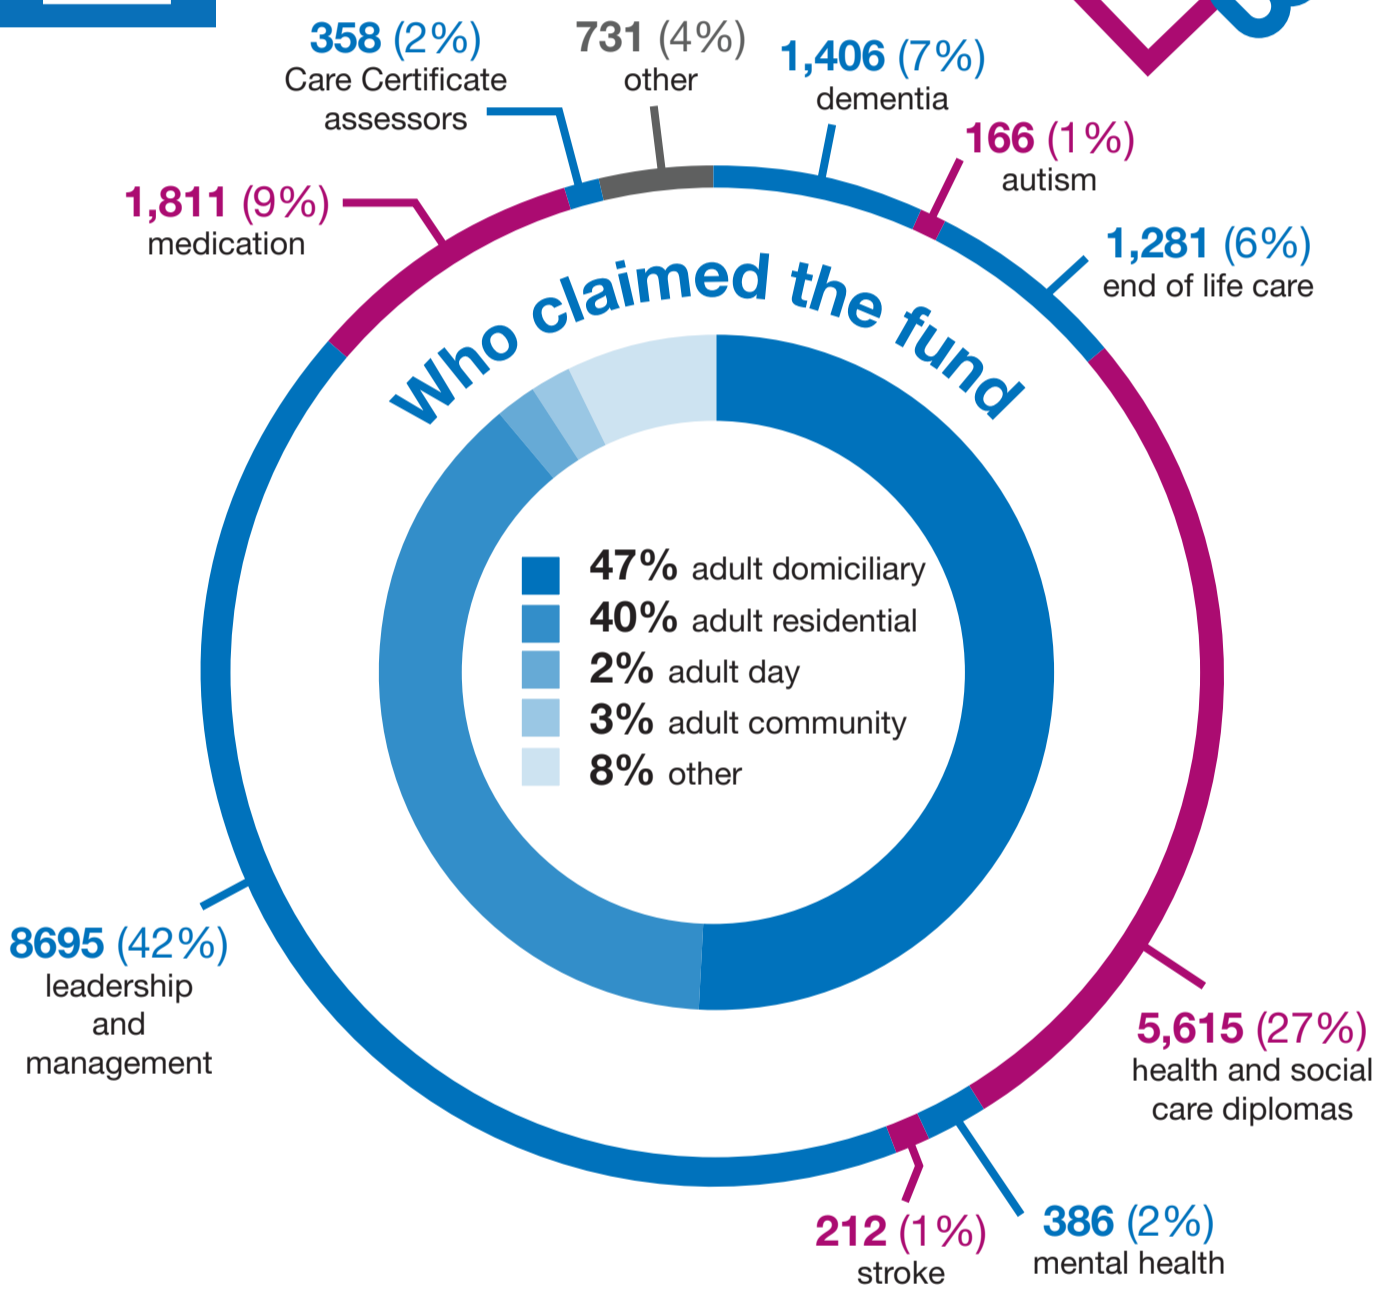

The Workforce Development Fund

2021-22

20,661 qualifications and learning programmes were claimed for

Who did the fund support?

2,479 establishments claimed for **12,451** workers

Apprenticeships

* Level 5 diplomas were completed within the Higher Apprenticeship in Care Leadership and Management Framework and the Leader in Adult Care standard.