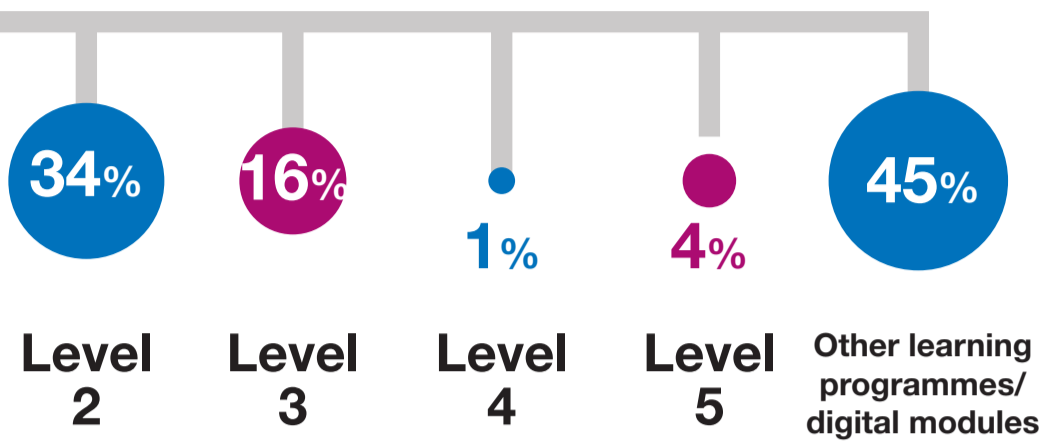

The Workforce Development Fund

2021-22

20,661 qualifications and learning programmes were claimed for

Who did the fund support?

2,479 establishments claimed for **12,451** workers

Apprenticeships

* Level 5 diplomas were completed within the Higher Apprenticeship in Care Leadership and Management Framework and the Leader in Adult Care standard.