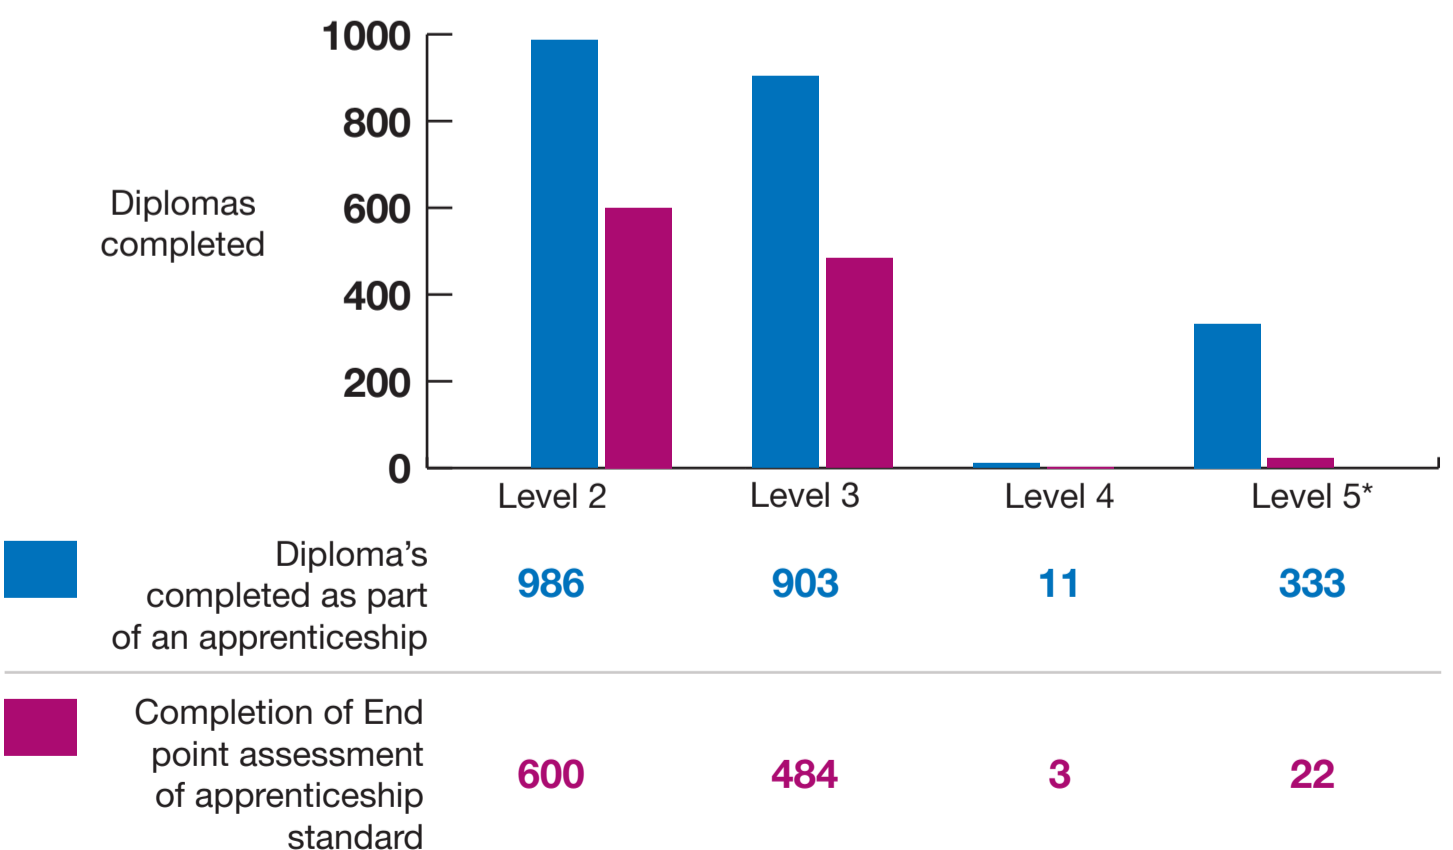

The Workforce Development Fund

2021-22

20,661 qualifications and learning programmes were claimed for

Who did the fund support?

2,479 establishments claimed for **12,451** workers

Apprenticeships

* Level 5 diplomas were completed within the Higher Apprenticeship in Care Leadership and Management Framework and the Leader in Adult Care standard.